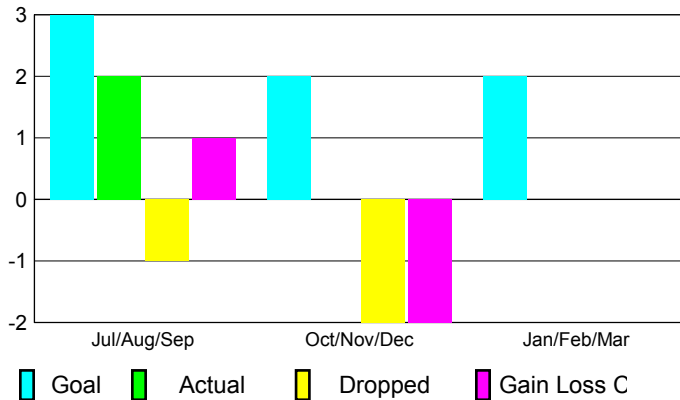

## CLUBS

Club Results  
2012-2013

Clubs  
2011-2012

Month	New Club Goal	Actual New Clubs	Actual Dropped Clubs	Gain/Loss of Clubs	Gain/Loss of Clubs
Jul/Aug/Sep	3	2	-1	1	2
Oct/Nov/Dec	2	0	-2	-2	5
Jan/Feb/Mar	2				3
<b>Totals</b>	<b>7</b>	<b>2</b>	<b>-3</b>	<b>-1</b>	<b>10</b>

### Club Results 2012-2013

Goal, New, Dropped, Gain/Loss

### Comparison of Club Gain/Loss

Current Year Compared to the Previous Year