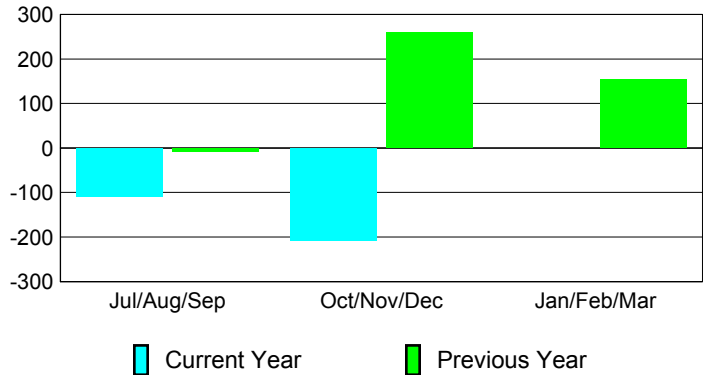

Gender Comparison 2012-2013

Jul/Aug/Sep

Oct/Nov/Dec

Jan/Feb/Mar

Male

Female