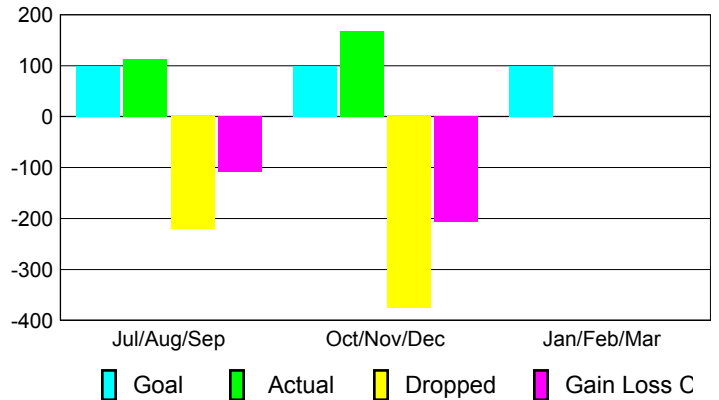

### YTD Status Quo Clubs 2012-2013

Status Quo Clubs Compared to Status Quo Members

## MEMBERSHIP

Membership Results  
2012-2013

Membership  
2011-2012

Month	Net Memb Goal	Actual New Memb	Actual Dropped Memb	Gain/Loss of Memb	Gain/Loss of Memb
Jul/Aug/Sep	100	113	-221	-108	-9
Oct/Nov/Dec	100	168	-375	-207	260
Jan/Feb/Mar	100				154
<b>Totals</b>	<b>300</b>	<b>281</b>	<b>-596</b>	<b>-315</b>	<b>405</b>

### Membership Results 2012-2013

Goal, New, Dropped, Gain/Loss