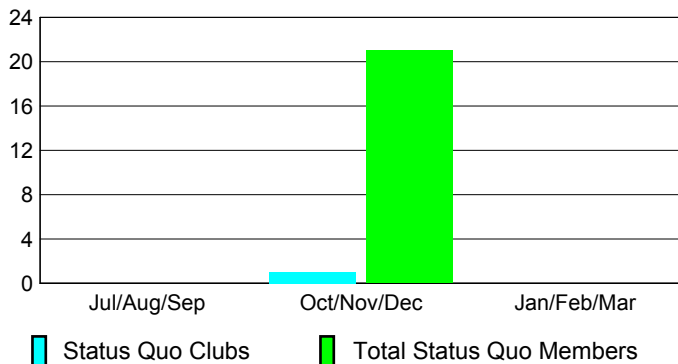

## CLUBS

Club Results  
2012-2013

Clubs  
2011-2012

Month	New Club Goal	Actual New Clubs	Actual Dropped Clubs	Gain/Loss of Clubs	Gain/Loss of Clubs
Jul/Aug/Sep	3	2	-1	1	2
Oct/Nov/Dec	2	0	-2	-2	5
Jan/Feb/Mar	2				3
<b>Totals</b>	<b>7</b>	<b>2</b>	<b>-3</b>	<b>-1</b>	<b>10</b>

### Club Results 2012-2013

Goal, New, Dropped, Gain/Loss

### Comparison of Club Gain/Loss

Current Year Compared to the Previous Year

### YTD Status Quo Clubs 2012-2013

Status Quo Clubs Compared to Status Quo Members