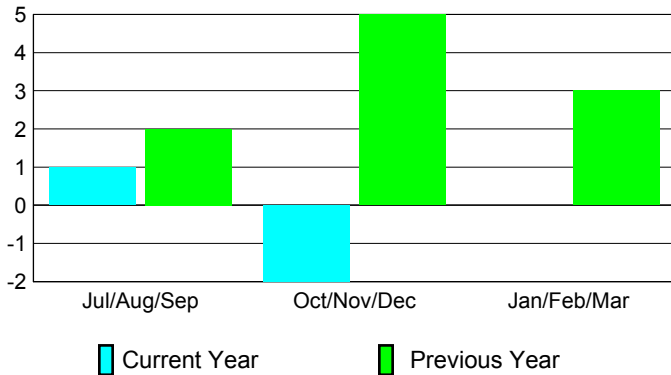

2012-2013 GMT Reports for District (or Undistricted) **District 323 G1**

GMT: KAMLESH JAIN

Location: INDIA

GMT CA: 6

CLUBS

Club Results
2012-2013

Clubs
2011-2012

Month	New Club Goal	Actual New Clubs	Actual Dropped Clubs	Gain/Loss of Clubs	Gain/Loss of Clubs
Jul/Aug/Sep	3	2	-1	1	2
Oct/Nov/Dec	2	0	-2	-2	5
Jan/Feb/Mar	2				3
Totals	7	2	-3	-1	10

Club Results 2012-2013

Goal, New, Dropped, Gain/Loss

Comparison of Club Gain/Loss

Current Year Compared to the Previous Year

YTD Status Quo Clubs 2012-2013

Status Quo Clubs Compared to Status Quo Members

MEMBERSHIP

Membership Results
2012-2013

Membership
2011-2012

Month	Net Memb Goal	Actual New Memb	Actual Dropped Memb	Gain/Loss of Memb	Gain/Loss of Memb
Jul/Aug/Sep	100	113	-221	-108	-9
Oct/Nov/Dec	100	168	-375	-207	260
Jan/Feb/Mar	100				154
Totals	300	281	-596	-315	405

Membership Results 2012-2013

Goal, New, Dropped, Gain/Loss

Comparison of Membership Gain/Loss

Current Year Compared to the Previous Year

Gender Comparison 2012-2013

Jul/Aug/Sep

Oct/Nov/Dec

Jan/Feb/Mar

Male

Female